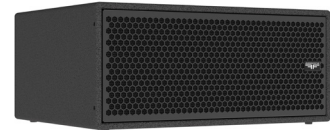

C210S

Low-profile 2x10" self-powered Subwoofer