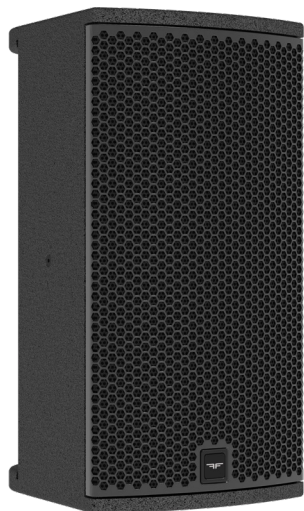

ISOLDE AP108x Precision. Versatility. Power.

Short throw

90° x 60°

55Hz to 20kHz

Isolde AP108x is a powerful, passive, compact point source loudspeaker with the versatility to excel in countless short throw live and installation scenarios. A premium 8" LF transducer incorporating Tetracoil technology ensures best-in-class SPL and massive headroom. The chosen neodymium magnet 1.4" exit throat / 2.4" voice coil HF transducer is from the same family as the drivers employed in our flagship touring series, sharing the same acclaimed intelligibility and audio signature across the range.

As a 2-way loudspeaker, Isolde outshines rival coax designs with superior control and directivity. This precision is augmented by a custom engineered, 3D printed horn concept, enforcing rigid control over the speaker's coverage pattern.

The ability to quickly rotate the horn through 90°, coupled with its unique cabinet shape, allows AP108x to do double duty as a compact wedge monitor. A range of wall, ceiling and pole mounting options underlines Isolde AP108x's readiness to perform wherever high SPL is needed in a small package.

Isolde AP108x is made in Belgium using birch plywood for peerless rigidity and audio transparency.

Technical specifications

Description	2 way passive point source loudspeaker
Transducers	LF: 1 x 8" Tetracoil • HF: 1 x 1.4" exit compression driver / voice coil diameter 2.4"
Frequency range (-6dB)	55 Hz -20 kHz
SPL peak/1m (1)	129dB Mtone 12dB crest factor
Processing	Dedicated AUDIOFOCUS A-series SCiO and Powersoft Armonia presets
Rigging	Optional ceiling mount / vertical yoke / pole mount 0° and 5° tilt
Connectors	2 x 4-point speakON
Nominal Impedance	8ohms
Watt AES/peak	400W / 1600W
Dimensions (H x W x D)	260mm x 495mm x 250mm • 10.2 x 19.5 x 9.8 inches
Weight	10.5kg / 23lbs
Finish	Highly resistant polyurea coating
Cabinet	Top grade birch plywood